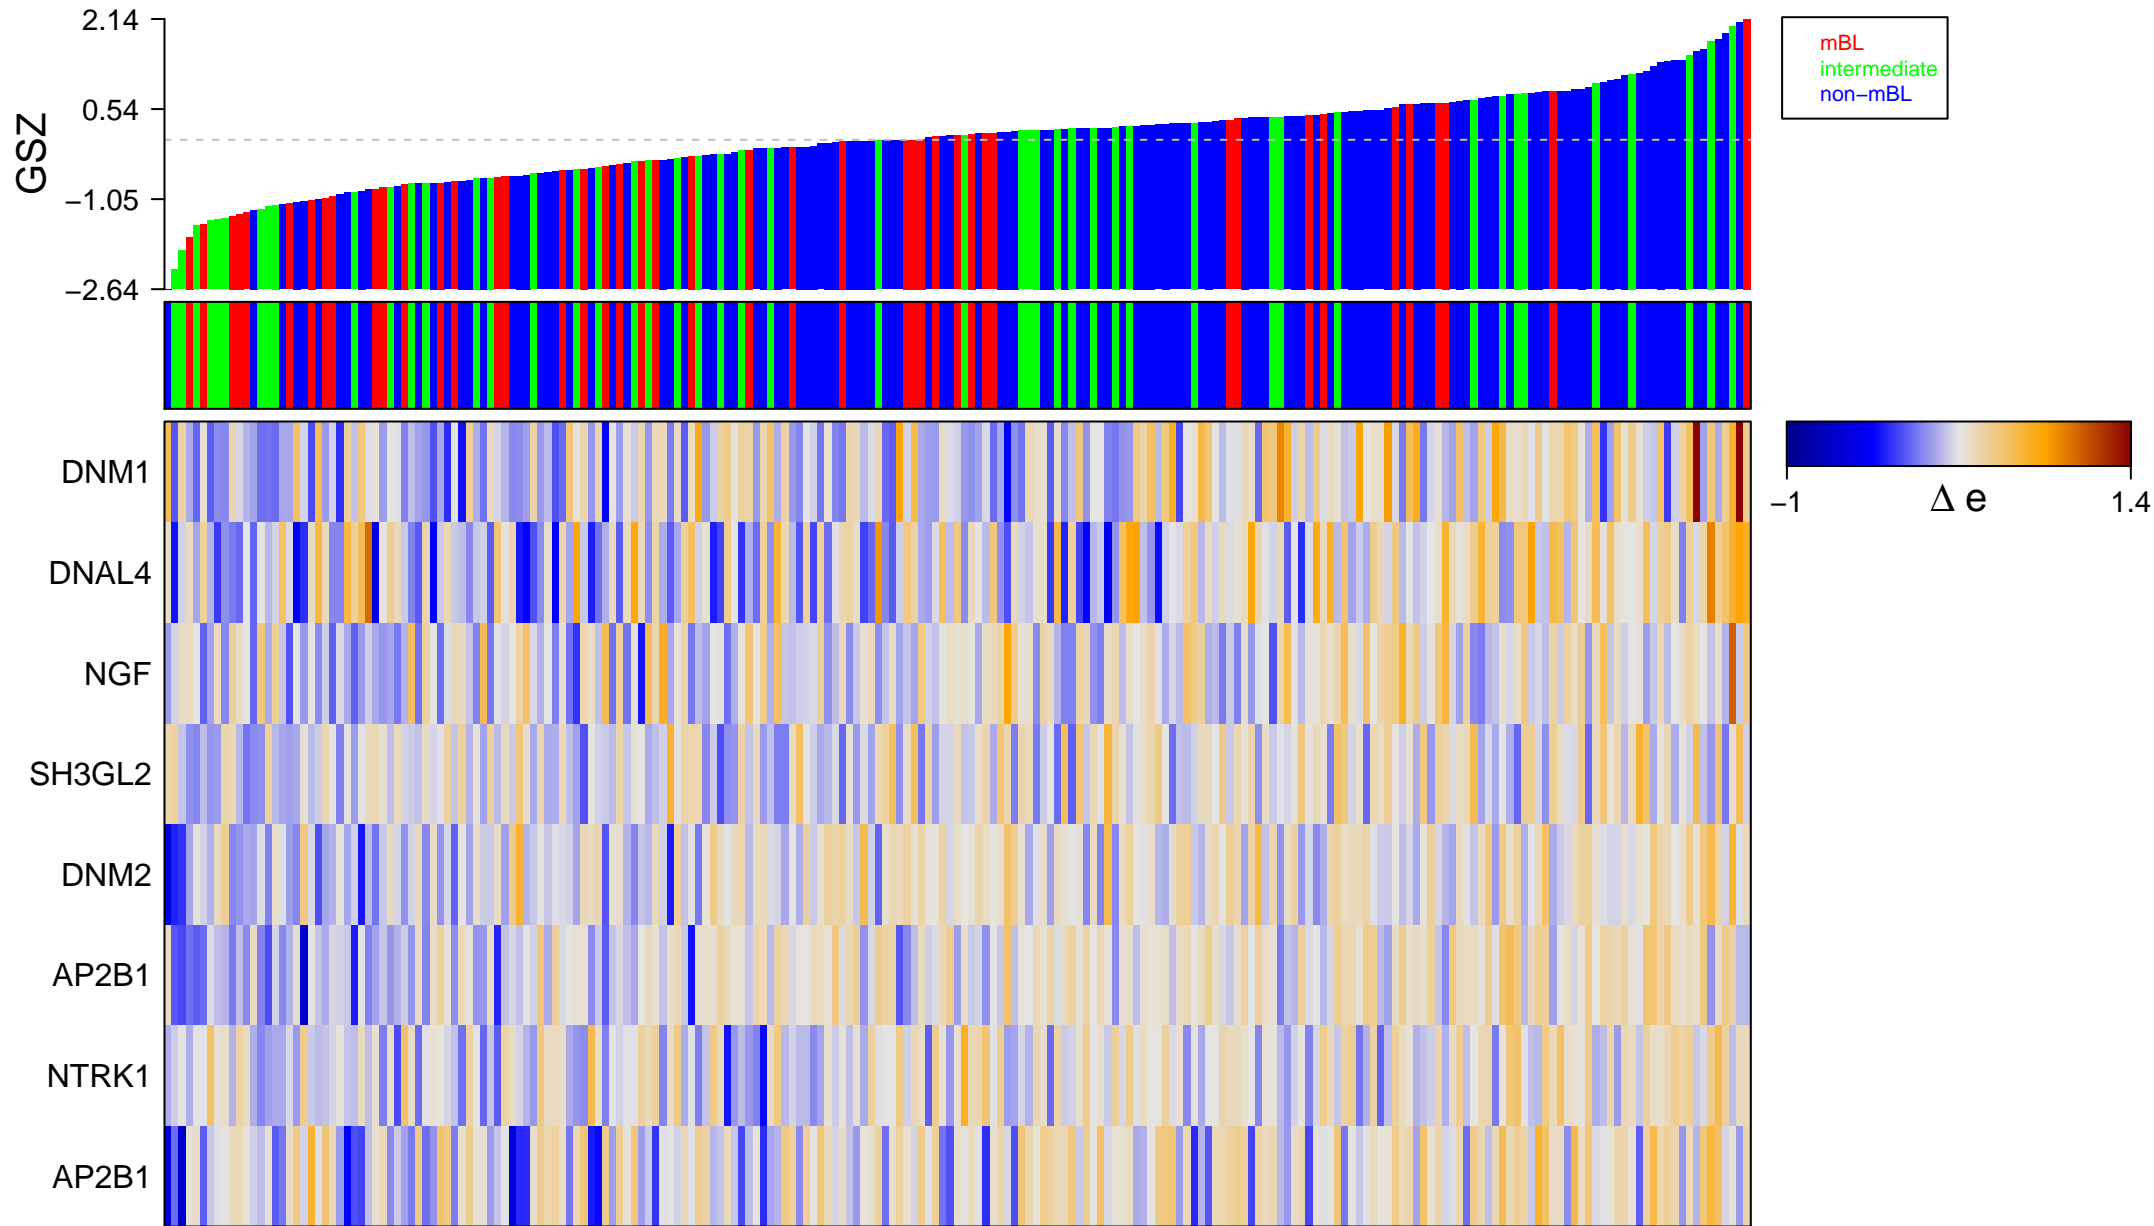

# REACTOME\_RETROGRADE\_NEUROTROPHIN\_SIGNALLING

# REACTOME\_RETROGRADE\_NEUROTROPHIN\_SIGNALLING

■ on  
■ -  
□ off