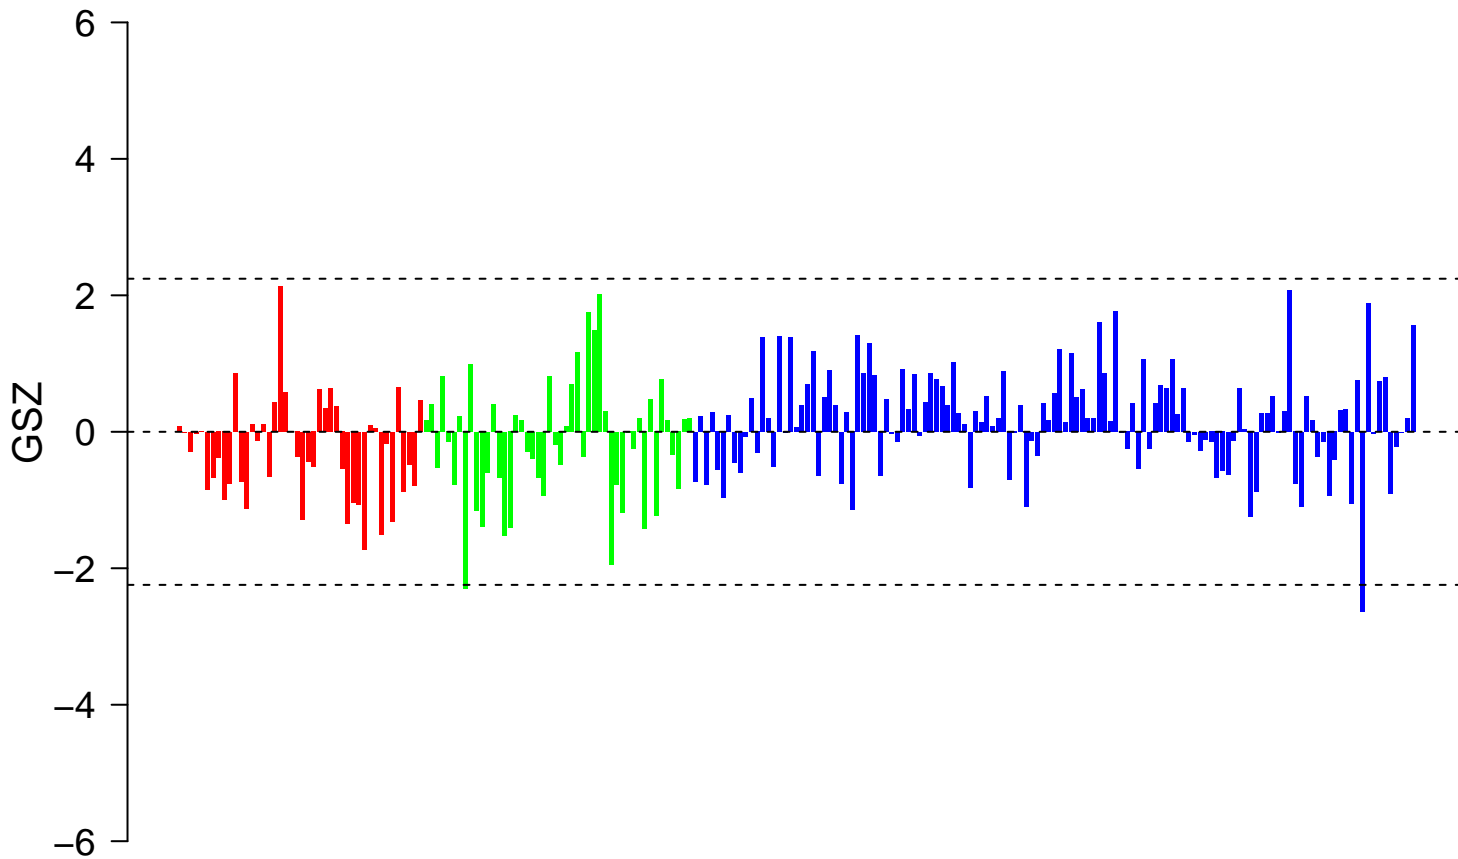

# REACTOME\_RETROGRADE\_NEUROTROPHIN\_SIGNALLING

# REACTOME\_RETROGRADE\_NEUROTROPHIN\_SIGNALLING

■ on  
■ -  
□ off